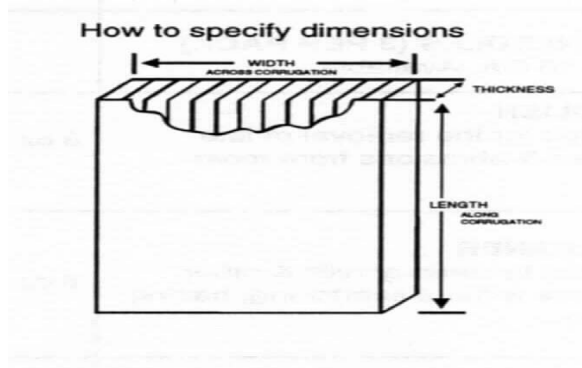

Size is determined by direction of flutes. Flute direction is always the second number.

Pricing

4mm	White	Yellow	Colors
24 x 18	\$.74	\$.74	\$.74
18 x 24	\$.74	\$.74	\$.85
24 x 24	\$1.00	\$1.00	
48 x 96	\$7.40	\$7.75	\$7.40
48 x 120	\$10.50		
6mm	White	Yellow	
48 x 96	\$12.75	\$17.50	
10MM	White	Yellow/Black	Natural
48 X 96	\$18.25	\$23.50	\$22.00
64 x 108			\$30.00
38 x 108			\$18.00
16MM			
48 x 96			\$52.00